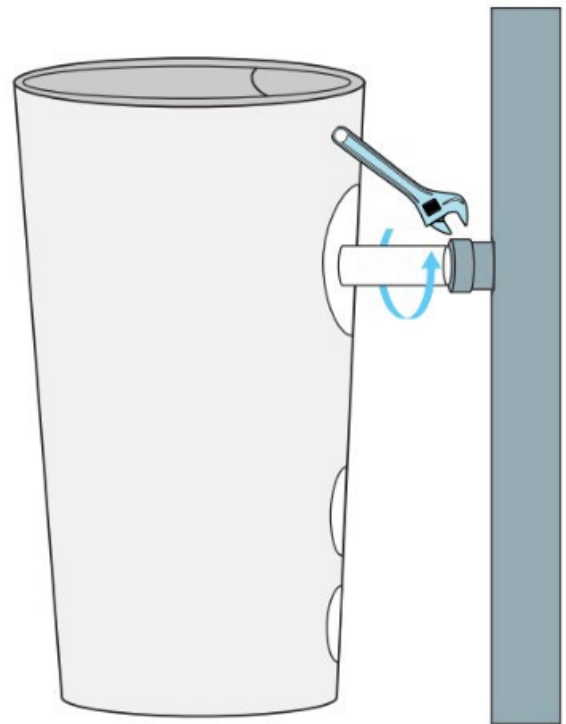

SOLID BRASS FREESTANDING PEDESTAL CYLINDRICAL SHAPE BATHROOM SINK IN LIGHT OIL RUBBED BRONZE FINISH SPECIFICATIONS

Design Style: Modern
 Material: 304 stainless steel
 Surface Finishing: Brushed & Polished
 Special Application: Pedestal sink
 Type: Stainless steel
 Advantage: Anti-stain, anti-scratch
 Basin Shape: Round
 Overflow : No
 Faucet Mount: NO HOLE
 Size : 400*400*830 mm
 Basin Thickness: 1.2 mm

Comfortable experience 6 Main Features, Don't miss

- Splash-proof design**
- Liner wide and deep**
- Integral molding**
- Rapid drainage**
- Light luxury series**
- Refined copper drainage**